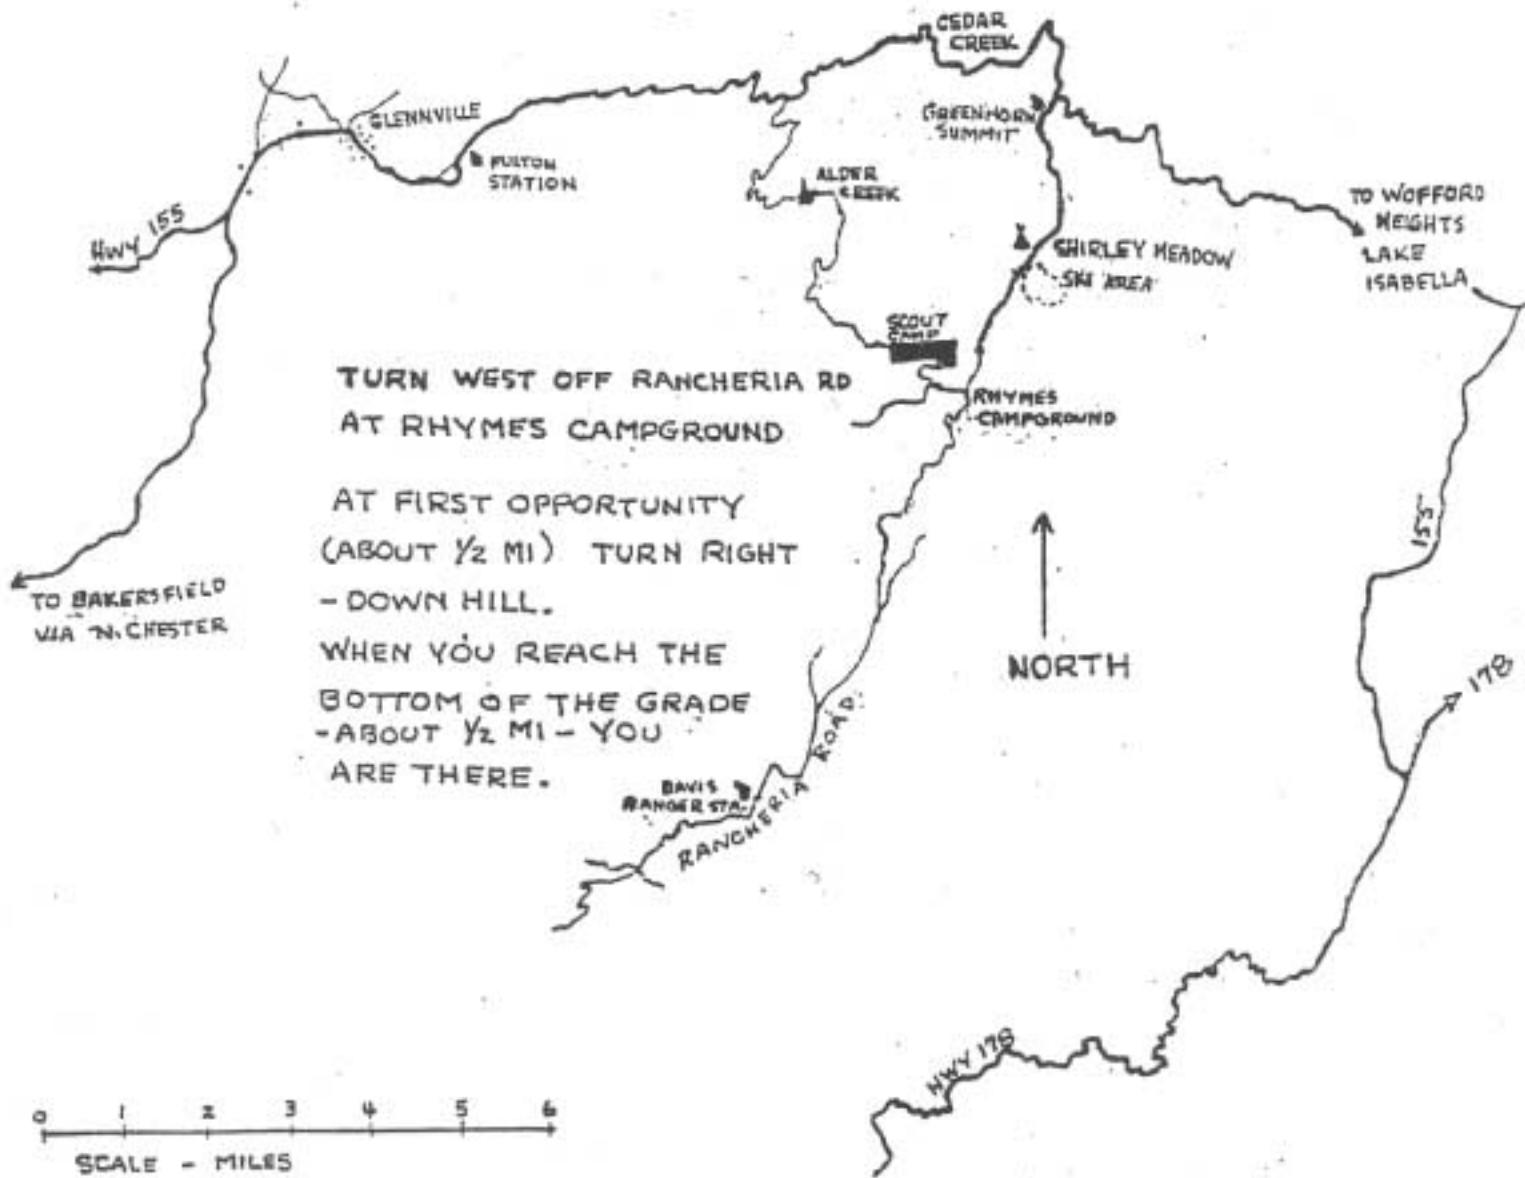

# DIRECTIONS FOR REACHING JEWETT SCOUT RESERVATION ON GREENHORN MTN.

SCOUT OFFICE TO WOFFORD HEIGHTS 47 MILES (APPROX.)  
 WOFFORD HEIGHTS TO GREENHORN SUMMIT 7 MILES  
 GREENHORN SUMMIT TO ALDER CREEK RD. 4.5 MILES  
 RANCHERIA ROAD TO JEWETT 2.5 MILES